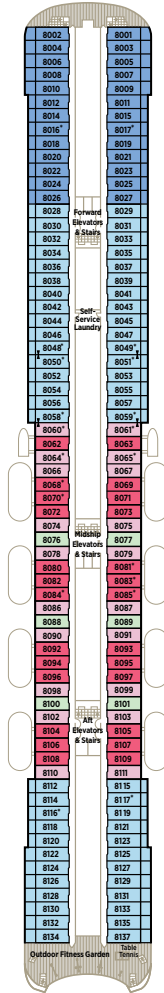

Artist's Rendering

SUN DECK 12

- Crystal Life Beauty Salon
- Crystal Life Spa
- Fitness Center
- Golf Driving Nets
- Observation Deck
- Outdoor Fitness Garden
- Putting Green
- Sun Deck
- Wimbledon Court

LIDO DECK 11

- Marketplace & Churrascaria
- Palm Court (Afternoon Tea)
- Scoops Ice Cream Bar
- Seahorse Pool
- Silk
- Trident Bar & Grill
- Waves & Fantasia

PENTHOUSE DECK 10

SEABREEZE DECK 9

HORIZON DECK 8

PROMENADE DECK 7

TIFFANY DECK 6

CRYSTAL DECK 5

SPECIFICATIONS

GUEST CAPACITY848
 PER GUEST STAFF RATIO 0.59
 GROSS REGISTERED TONS 51,044
 LENGTH 781 FT. (238.1 M.)
 WIDTH 99.1 FT. (30.2 M.)
 DRAFT 24.9 FT. (7.6 M.)
 CRUISING SPEED MAX 20KMH
 TOTAL CREW566

SUITE CATEGORIES

- CRYSTAL PENTHOUSE WITH VERANDAH (CP) | 982 SQ. FT. (91.2 SQ. M.) ●
- PENTHOUSE SUITE WITH VERANDAH AND THIRD BERTH (PS) | 491 SQ. FT. (45.6 SQ. M.) ●
- NEW! SEABREEZE PENTHOUSE SUITES (SS) | 491 SQ. FT. (45.6 SQ. M.) ●
- PENTHOUSE WITH VERANDAH AND THIRD BERTH (PH) | 367 SQ. FT. (34.1 SQ. M.) ●
- NEW! SEABREEZE PENTHOUSE (SH) | 367 SQ. FT. (34.1 SQ. M.) ●
- DELUXE STATEROOM WITH VERANDAH (A1, A2, A3, B1, B2) | 246 SQ. FT. (22.9 SQ. M.) ●●●●●
- DELUXE STATEROOM WITH LARGE WINDOW (C1, C2, D) | 206 SQ. FT. (19.1 SQ. M.) ●●●●●
- DELUXE STATEROOM WITH LARGE PICTURE WINDOW (E1, E2) | 206 SQ. FT. (19.1 SQ. M.) ●●●●●