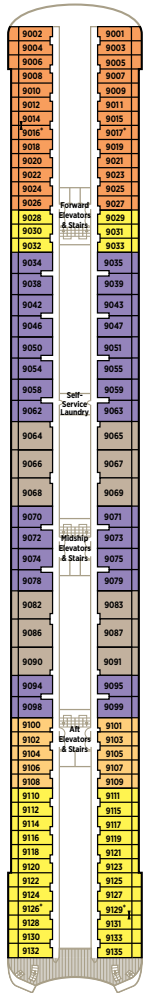

Artist's Rendering

SUN DECK 12

- Crystal Life Beauty Salon
- Crystal Life Spa
- Fitness Center
- Golf Driving Nets
- Observation Deck
- Outdoor Fitness Garden
- Putting Green
- Sun Deck
- Wimbledon Court

LIDO DECK 11

- Marketplace & Churrascaria
- Palm Court (Afternoon Tea)
- Scoops Ice Cream Bar
- Seahorse Pool
- Silk
- Trident Bar & Grill
- Waves & Fantasia

PENTHOUSE DECK 10

SEABREEZE DECK 9

HORIZON DECK 8

PROMENADE DECK 7

TIFFANY DECK 6

CRYSTAL DECK 5

SPECIFICATIONS

GUEST CAPACITY848
 PER GUEST STAFF RATIO 0.59
 GROSS REGISTERED TONS 51,044
 LENGTH 781 FT. (238.1 M.)
 WIDTH 99.1 FT. (30.2 M.)
 DRAFT 24.9 FT. (7.6 M.)
 CRUISING SPEED MAX 20KMH
 TOTAL CREW566

SUITE CATEGORIES

- CRYSTAL PENTHOUSE WITH VERANDAH (CP) | 982 SQ. FT. (91.2 SQ. M.) ●
- PENTHOUSE SUITE WITH VERANDAH AND THIRD BERTH (PS) | 491 SQ. FT. (45.6 SQ. M.) ●
- NEW! SEABREEZE PENTHOUSE SUITES (SS) | 491 SQ. FT. (45.6 SQ. M.) ●
- PENTHOUSE WITH VERANDAH AND THIRD BERTH (PH) | 367 SQ. FT. (34.1 SQ. M.) ●
- NEW! SEABREEZE PENTHOUSE (SH) | 367 SQ. FT. (34.1 SQ. M.) ●
- DELUXE STATEROOM WITH VERANDAH (A1, A2, A3, B1, B2) | 246 SQ. FT. (22.9 SQ. M.) ●●●●●
- DELUXE STATEROOM WITH LARGE WINDOW (C1, C2, D) | 206 SQ. FT. (19.1 SQ. M.) ●●●●●
- DELUXE STATEROOM WITH LARGE PICTURE WINDOW (E1, E2) | 206 SQ. FT. (19.1 SQ. M.) ●●●●●