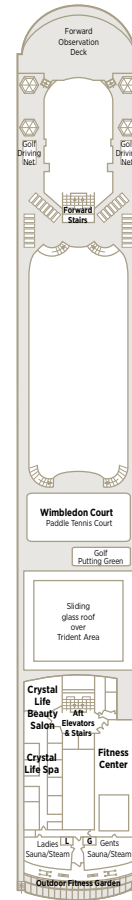

Artist's Rendering

SUN DECK 12

- Crystal Life Beauty Salon
- Crystal Life Spa
- Fitness Center
- Golf Driving Nets
- Observation Deck
- Outdoor Fitness Garden
- Putting Green
- Sun Deck
- Wimbledon Court

LIDO DECK 11

- Marketplace & Churrascaria
- Palm Court (Afternoon Tea)
- Scoops Ice Cream Bar
- Seahorse Pool
- Silk
- Trident Bar & Grill
- Waves & Fantasia

PENTHOUSE DECK 10

SEABREEZE DECK 9

HORIZON DECK 8

PROMENADE DECK 7

TIFFANY DECK 6

CRYSTAL DECK 5

SPECIFICATIONS

GUEST CAPACITY848
 PER GUEST STAFF RATIO 0.59
 GROSS REGISTERED TONS 51,044
 LENGTH 781 FT. (238.1 M.)
 WIDTH 99.1 FT. (30.2 M.)
 DRAFT 24.9 FT. (7.6 M.)
 CRUISING SPEED MAX 20KMH
 TOTAL CREW566

SUITE CATEGORIES

- CRYSTAL PENTHOUSE WITH VERANDAH (CP) | 982 SQ. FT. (91.2 SQ. M.) ●
- PENTHOUSE SUITE WITH VERANDAH AND THIRD BERTH (PS) | 491 SQ. FT. (45.6 SQ. M.) ●
- NEW! SEABREEZE PENTHOUSE SUITES (SS) | 491 SQ. FT. (45.6 SQ. M.) ●
- PENTHOUSE WITH VERANDAH AND THIRD BERTH (PH) | 367 SQ. FT. (34.1 SQ. M.) ●
- NEW! SEABREEZE PENTHOUSE (SH) | 367 SQ. FT. (34.1 SQ. M.) ●
- DELUXE STATEROOM WITH VERANDAH (A1, A2, A3, B1, B2) | 246 SQ. FT. (22.9 SQ. M.) ●●●●●
- DELUXE STATEROOM WITH LARGE WINDOW (C1, C2, D) | 206 SQ. FT. (19.1 SQ. M.) ●●●●●
- DELUXE STATEROOM WITH LARGE PICTURE WINDOW (E1, E2) | 206 SQ. FT. (19.1 SQ. M.) ●●●●●