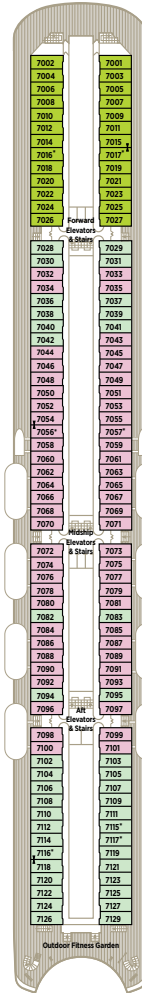

Artist's Rendering

SUN DECK 12

- Crystal Life Beauty Salon
- Crystal Life Spa
- Fitness Center
- Golf Driving Nets
- Observation Deck
- Outdoor Fitness Garden
- Putting Green
- Sun Deck
- Wimbledon Court

LIDO DECK 11

- Marketplace & Churrascaria
- Palm Court (Afternoon Tea)
- Scoops Ice Cream Bar
- Seahorse Pool
- Silk
- Trident Bar & Grill
- Waves & Fantasia

PENTHOUSE DECK 10

SEABREEZE DECK 9

HORIZON DECK 8

PROMENADE DECK 7

TIFFANY DECK 6

CRYSTAL DECK 5

SPECIFICATIONS

GUEST CAPACITY848
 PER GUEST STAFF RATIO 0.59
 GROSS REGISTERED TONS 51,044
 LENGTH 781 FT. (238.1 M.)
 WIDTH 99.1 FT. (30.2 M.)
 DRAFT 24.9 FT. (7.6 M.)
 CRUISING SPEED MAX 20KMH
 TOTAL CREW566

SUITE CATEGORIES

- CRYSTAL PENTHOUSE WITH VERANDAH (CP) | 982 SQ. FT. (91.2 SQ. M.) ●
- PENTHOUSE SUITE WITH VERANDAH AND THIRD BERTH (PS) | 491 SQ. FT. (45.6 SQ. M.) ●
- NEW! SEABREEZE PENTHOUSE SUITES (SS) | 491 SQ. FT. (45.6 SQ. M.) ●
- PENTHOUSE WITH VERANDAH AND THIRD BERTH (PH) | 367 SQ. FT. (34.1 SQ. M.) ●
- NEW! SEABREEZE PENTHOUSE (SH) | 367 SQ. FT. (34.1 SQ. M.) ●
- DELUXE STATEROOM WITH VERANDAH (A1, A2, A3, B1, B2) | 246 SQ. FT. (22.9 SQ. M.) ●●●●●
- DELUXE STATEROOM WITH LARGE WINDOW (C1, C2, D) | 206 SQ. FT. (19.1 SQ. M.) ●●●●●
- DELUXE STATEROOM WITH LARGE PICTURE WINDOW (E1, E2) | 206 SQ. FT. (19.1 SQ. M.) ●●●●●