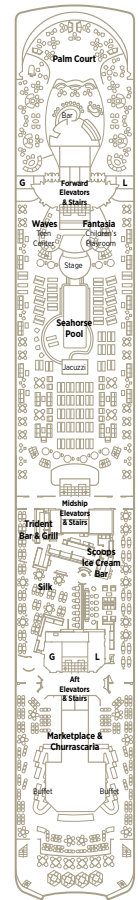

Artist's Rendering

SUN DECK 12

- Crystal Life Beauty Salon
- Crystal Life Spa
- Fitness Center
- Golf Driving Nets
- Observation Deck
- Outdoor Fitness Garden
- Putting Green
- Sun Deck
- Wimbledon Court

LIDO DECK 11

- Marketplace & Churrascaria
- Palm Court (Afternoon Tea)
- Scoops Ice Cream Bar
- Seahorse Pool
- Silk
- Trident Bar & Grill
- Waves & Fantasia

PENTHOUSE DECK 10

SEABREEZE DECK 9

HORIZON DECK 8

PROMENADE DECK 7

TIFFANY DECK 6

CRYSTAL DECK 5

SPECIFICATIONS

GUEST CAPACITY848
 PER GUEST STAFF RATIO 0.59
 GROSS REGISTERED TONS 51,044
 LENGTH 781 FT. (238.1 M.)
 WIDTH 99.1 FT. (30.2 M.)
 DRAFT 24.9 FT. (7.6 M.)
 CRUISING SPEED MAX 20KMH
 TOTAL CREW566

SUITE CATEGORIES

- CRYSTAL PENTHOUSE WITH VERANDAH (CP) | 982 SQ. FT. (91.2 SQ. M.) ●
- PENTHOUSE SUITE WITH VERANDAH AND THIRD BERTH (PS) | 491 SQ. FT. (45.6 SQ. M.) ●
- NEW! SEABREEZE PENTHOUSE SUITES (SS) | 491 SQ. FT. (45.6 SQ. M.) ●
- PENTHOUSE WITH VERANDAH AND THIRD BERTH (PH) | 367 SQ. FT. (34.1 SQ. M.) ●
- NEW! SEABREEZE PENTHOUSE (SH) | 367 SQ. FT. (34.1 SQ. M.) ●
- DELUXE STATEROOM WITH VERANDAH (A1, A2, A3, B1, B2) | 246 SQ. FT. (22.9 SQ. M.) ●●●●●
- DELUXE STATEROOM WITH LARGE WINDOW (C1, C2, D) | 206 SQ. FT. (19.1 SQ. M.) ●●●●●
- DELUXE STATEROOM WITH LARGE PICTURE WINDOW (E1, E2) | 206 SQ. FT. (19.1 SQ. M.) ●●●●●