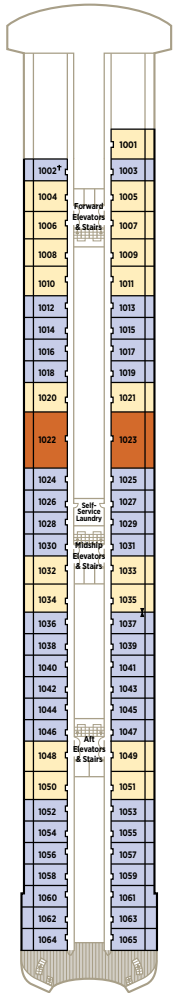

Artist's Rendering

SUN DECK 12

- Crystal Life Beauty Salon
- Crystal Life Spa
- Fitness Center
- Golf Driving Nets
- Observation Deck
- Outdoor Fitness Garden
- Putting Green
- Sun Deck
- Wimbledon Court

LIDO DECK 11

- Marketplace & Churrascaria
- Palm Court (Afternoon Tea)
- Scoops Ice Cream Bar
- Seahorse Pool
- Silk
- Trident Bar & Grill
- Waves & Fantasia

PENTHOUSE DECK 10

SEABREEZE DECK 9

HORIZON DECK 8

PROMENADE DECK 7

TIFFANY DECK 6

CRYSTAL DECK 5

SPECIFICATIONS

GUEST CAPACITY848
 PER GUEST STAFF RATIO 0.59
 GROSS REGISTERED TONS 51,044
 LENGTH 781 FT. (238.1 M.)
 WIDTH 99.1 FT. (30.2 M.)
 DRAFT 24.9 FT. (7.6 M.)
 CRUISING SPEED MAX 20KMH
 TOTAL CREW566

SUITE CATEGORIES

- CRYSTAL PENTHOUSE WITH VERANDAH (CP) | 982 SQ. FT. (91.2 SQ. M.) ●
- PENTHOUSE SUITE WITH VERANDAH AND THIRD BERTH (PS) | 491 SQ. FT. (45.6 SQ. M.) ●
- NEW! SEABREEZE PENTHOUSE SUITES (SS) | 491 SQ. FT. (45.6 SQ. M.) ●
- PENTHOUSE WITH VERANDAH AND THIRD BERTH (PH) | 367 SQ. FT. (34.1 SQ. M.) ●
- NEW! SEABREEZE PENTHOUSE (SH) | 367 SQ. FT. (34.1 SQ. M.) ●
- DELUXE STATEROOM WITH VERANDAH (A1, A2, A3, B1, B2) | 246 SQ. FT. (22.9 SQ. M.) ●●●●●
- DELUXE STATEROOM WITH LARGE WINDOW (C1, C2, D) | 206 SQ. FT. (19.1 SQ. M.) ●●●●●
- DELUXE STATEROOM WITH LARGE PICTURE WINDOW (E1, E2) | 206 SQ. FT. (19.1 SQ. M.) ●●●●●