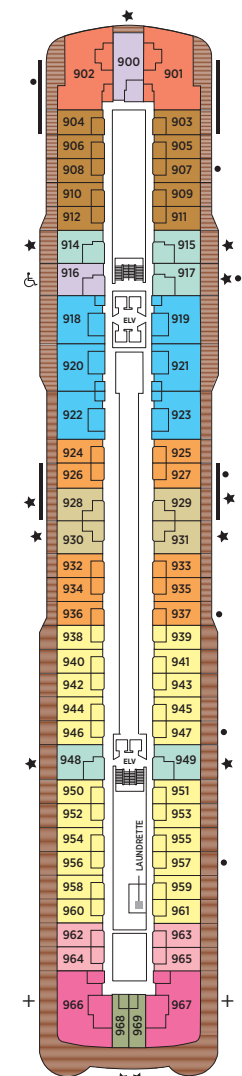

Seven Seas Grandeur™ DECK PLANS

- ★ Bathroom features a glass-enclosed shower instead of bathtub in category A, B, C, G1, G2 and H
- ♿ Wheelchair accessible suites 822, 823 and 916 have shower stall instead of bathtub
- + 2-bedroom suite accommodates up to 6 guests (Up to one rollaway bed can be added to most suites, please inquire at time of booking)
- Connecting suites
- Convertible sofa bed

- RS REGENT SUITE
- SG SIGNATURE SUITE
- GS GRAND SUITE
- GN GRANDEUR SUITE
- SS SEVEN SEAS SUITE
- A PENTHOUSE SUITE
- B PENTHOUSE SUITE
- C PENTHOUSE SUITE
- D CONCIERGE SUITE
- E CONCIERGE SUITE
- F1 SERENITY SUITE
- F2 SERENITY SUITE
- G1 DELUXE VERANDA SUITE
- G2 DELUXE VERANDA SUITE
- H VERANDA SUITE

OVERALL LENGTH... 735 ft.
 BEAM (WIDTH)... 102 ft.
 DRAFT... 23 ft.
 SUITES... 372
 GUESTS... 744
 CREW... 548
 GUEST DECKS... 10
 GROSS TONNAGE... 55,500
 CRUISING SPEED... 19.5 Knots
 SHIP'S REGISTRY... Marshall Islands

DECK 4

DECK 5

DECK 6

DECK 7

DECK 8

DECK 9

DECK 10

DECK 11