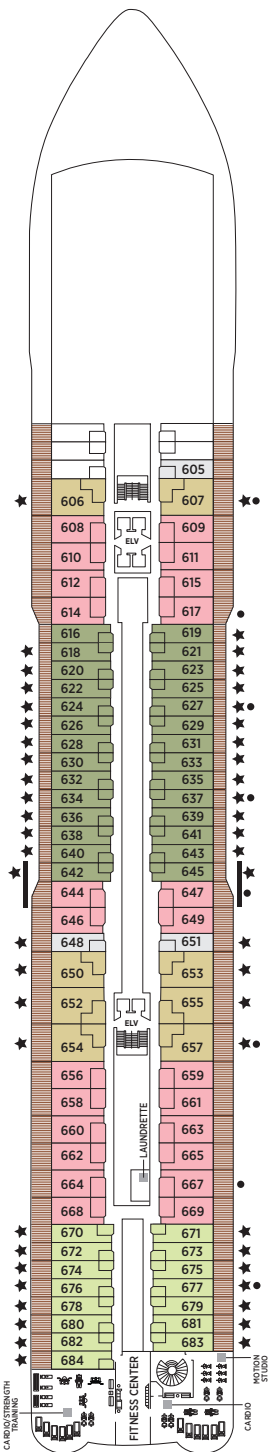

Seven Seas Grandeur™ DECK PLANS

- ★ Bathroom features a glass-enclosed shower instead of bathtub in category A, B, C, G1, G2 and H
- ♿ Wheelchair accessible suites 822, 823 and 916 have shower stall instead of bathtub
- + 2-bedroom suite accommodates up to 6 guests (Up to one rollaway bed can be added to most suites, please inquire at time of booking)
- Connecting suites
- Convertible sofa bed

- RS REGENT SUITE
- SG SIGNATURE SUITE
- GS GRAND SUITE
- GN GRANDEUR SUITE
- SS SEVEN SEAS SUITE
- A PENTHOUSE SUITE
- B PENTHOUSE SUITE
- C PENTHOUSE SUITE
- D CONCIERGE SUITE
- E CONCIERGE SUITE
- F1 SERENITY SUITE
- F2 SERENITY SUITE
- G1 DELUXE VERANDA SUITE
- G2 DELUXE VERANDA SUITE
- H VERANDA SUITE

OVERALL LENGTH... 735 ft.
 BEAM (WIDTH)... 102 ft.
 DRAFT... 23 ft.
 SUITES... 372
 GUESTS... 744
 CREW... 548
 GUEST DECKS... 10
 GROSS TONNAGE... 55,500
 CRUISING SPEED... 19.5 Knots
 SHIP'S REGISTRY... Marshall Islands

DECK 4

DECK 5

DECK 6

DECK 7

DECK 8

DECK 9

DECK 10

DECK 11