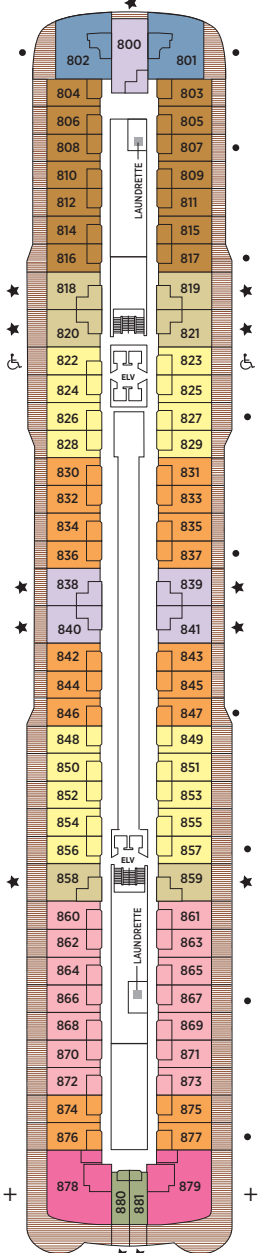

Seven Seas Grandeur™ DECK PLANS

- ★ Bathroom features a glass-enclosed shower instead of bathtub in category A, B, C, G1, G2 and H
- ♿ Wheelchair accessible suites 822, 823 and 916 have shower stall instead of bathtub
- + 2-bedroom suite accommodates up to 6 guests (Up to one rollaway bed can be added to most suites, please inquire at time of booking)
- Connecting suites
- Convertible sofa bed

- RS REGENT SUITE
- SG SIGNATURE SUITE
- GS GRAND SUITE
- GN GRANDEUR SUITE
- SS SEVEN SEAS SUITE
- A PENTHOUSE SUITE
- B PENTHOUSE SUITE
- C PENTHOUSE SUITE
- D CONCIERGE SUITE
- E CONCIERGE SUITE
- F1 SERENITY SUITE
- F2 SERENITY SUITE
- G1 DELUXE VERANDA SUITE
- G2 DELUXE VERANDA SUITE
- H VERANDA SUITE

OVERALL LENGTH... 735 ft.
 BEAM (WIDTH)... 102 ft.
 DRAFT... 23 ft.
 SUITES... 372
 GUESTS... 744
 CREW... 548
 GUEST DECKS... 10
 GROSS TONNAGE... 55,500
 CRUISING SPEED... 19.5 Knots
 SHIP'S REGISTRY... Marshall Islands

DECK 4

DECK 5

DECK 6

DECK 7

DECK 8

DECK 9

DECK 10

DECK 11