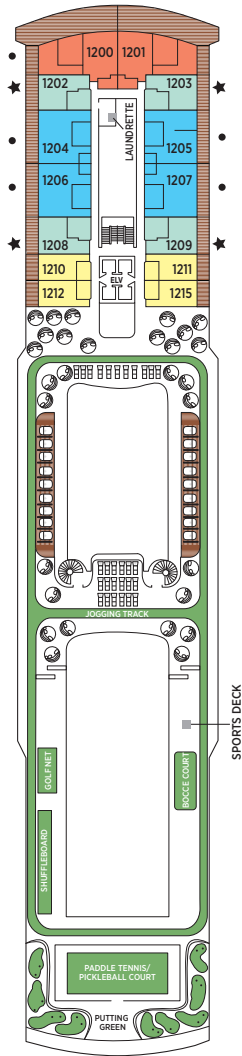

Seven Seas Grandeur™ DECK PLANS

- ★ Bathroom features a glass-enclosed shower instead of bathtub in category A, B, C, G1, G2 and H
- ♿ Wheelchair accessible suites 822, 823 and 916 have shower stall instead of bathtub
- + 2-bedroom suite accommodates up to 6 guests (Up to one rollaway bed can be added to most suites, please inquire at time of booking)
- Connecting suites
- Convertible sofa bed

- RS REGENT SUITE
- SG SIGNATURE SUITE
- GS GRAND SUITE
- GN GRANDEUR SUITE
- SS SEVEN SEAS SUITE
- A PENTHOUSE SUITE
- B PENTHOUSE SUITE
- C PENTHOUSE SUITE
- D CONCIERGE SUITE
- E CONCIERGE SUITE
- F1 SERENITY SUITE
- F2 SERENITY SUITE
- G1 DELUXE VERANDA SUITE
- G2 DELUXE VERANDA SUITE
- H VERANDA SUITE

OVERALL LENGTH... 735 ft.
 BEAM (WIDTH)... 102 ft.
 DRAFT... 23 ft.
 SUITES... 372
 GUESTS... 744
 CREW... 548
 GUEST DECKS... 10
 GROSS TONNAGE... 55,500
 CRUISING SPEED... 19.5 Knots
 SHIP'S REGISTRY... Marshall Islands

DECK 4

DECK 5

DECK 6

DECK 7

DECK 8

DECK 9

DECK 10

DECK 11