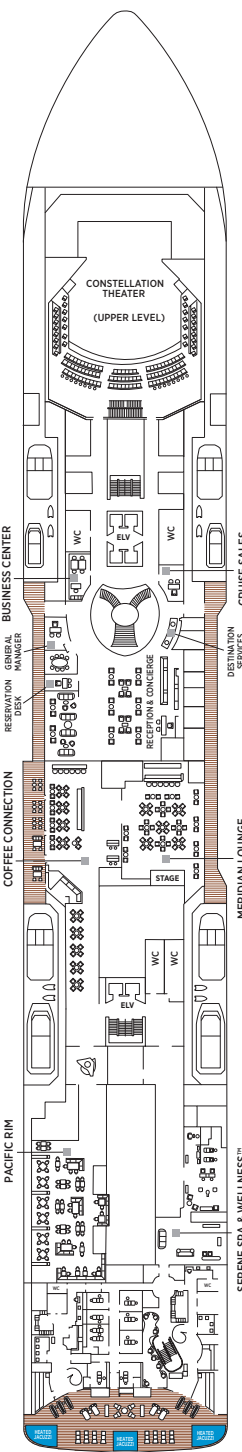

Seven Seas Grandeur™ DECK PLANS

- ★ Bathroom features a glass-enclosed shower instead of bathtub in category A, B, C, G1, G2 and H
- ♿ Wheelchair accessible suites 822, 823 and 916 have shower stall instead of bathtub
- + 2-bedroom suite accommodates up to 6 guests (Up to one rollaway bed can be added to most suites, please inquire at time of booking)
- Connecting suites
- Convertible sofa bed

- RS REGENT SUITE
- SG SIGNATURE SUITE
- GS GRAND SUITE
- GN GRANDEUR SUITE
- SS SEVEN SEAS SUITE
- A PENTHOUSE SUITE
- B PENTHOUSE SUITE
- C PENTHOUSE SUITE
- D CONCIERGE SUITE
- E CONCIERGE SUITE
- F1 SERENITY SUITE
- F2 SERENITY SUITE
- G1 DELUXE VERANDA SUITE
- G2 DELUXE VERANDA SUITE
- H VERANDA SUITE

OVERALL LENGTH... 735 ft.
 BEAM (WIDTH)... 102 ft.
 DRAFT... 23 ft.
 SUITES... 372
 GUESTS... 744
 CREW... 548
 GUEST DECKS... 10
 GROSS TONNAGE... 55,500
 CRUISING SPEED... 19.5 Knots
 SHIP'S REGISTRY... Marshall Islands

DECK 4

DECK 5

DECK 6

DECK 7

DECK 8

DECK 9

DECK 10

DECK 11