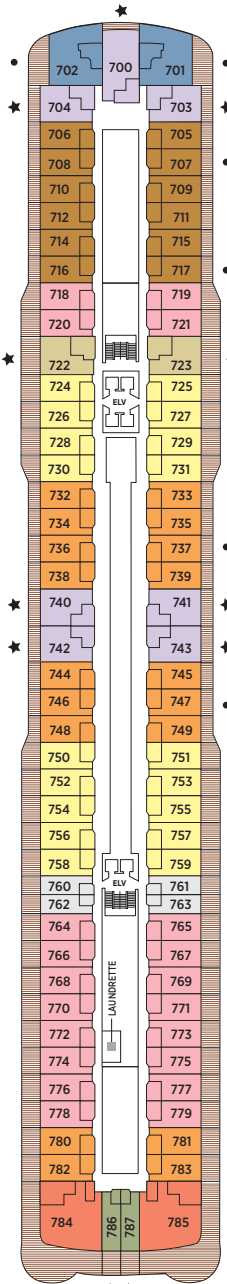

Seven Seas Grandeur™ DECK PLANS

- ★ Bathroom features a glass-enclosed shower instead of bathtub in category A, B, C, G1, G2 and H
- ♿ Wheelchair accessible suites 822, 823 and 916 have shower stall instead of bathtub
- + 2-bedroom suite accommodates up to 6 guests (Up to one rollaway bed can be added to most suites, please inquire at time of booking)
- Connecting suites
- Convertible sofa bed

- RS REGENT SUITE
- SG SIGNATURE SUITE
- GS GRAND SUITE
- GN GRANDEUR SUITE
- SS SEVEN SEAS SUITE
- A PENTHOUSE SUITE
- B PENTHOUSE SUITE
- C PENTHOUSE SUITE
- D CONCIERGE SUITE
- E CONCIERGE SUITE
- F1 SERENITY SUITE
- F2 SERENITY SUITE
- G1 DELUXE VERANDA SUITE
- G2 DELUXE VERANDA SUITE
- H VERANDA SUITE

OVERALL LENGTH... 735 ft.
 BEAM (WIDTH)... 102 ft.
 DRAFT... 23 ft.
 SUITES... 372
 GUESTS... 744
 CREW... 548
 GUEST DECKS... 10
 GROSS TONNAGE... 55,500
 CRUISING SPEED... 19.5 Knots
 SHIP'S REGISTRY... Marshall Islands

DECK 4

DECK 5

DECK 6

DECK 7

DECK 8

DECK 9

DECK 10

DECK 11