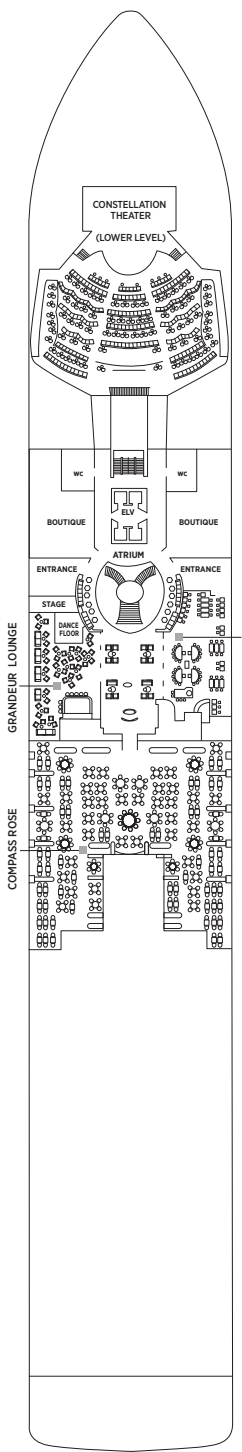

Seven Seas Grandeur™ DECK PLANS

- ★ Bathroom features a glass-enclosed shower instead of bathtub in category A, B, C, G1, G2 and H
- ♿ Wheelchair accessible suites 822, 823 and 916 have shower stall instead of bathtub
- + 2-bedroom suite accommodates up to 6 guests (Up to one rollaway bed can be added to most suites, please inquire at time of booking)
- Connecting suites
- Convertible sofa bed

- RS REGENT SUITE
- SG SIGNATURE SUITE
- GS GRAND SUITE
- GN GRANDEUR SUITE
- SS SEVEN SEAS SUITE
- A PENTHOUSE SUITE
- B PENTHOUSE SUITE
- C PENTHOUSE SUITE
- D CONCIERGE SUITE
- E CONCIERGE SUITE
- F1 SERENITY SUITE
- F2 SERENITY SUITE
- G1 DELUXE VERANDA SUITE
- G2 DELUXE VERANDA SUITE
- H VERANDA SUITE

OVERALL LENGTH... 735 ft.
 BEAM (WIDTH)... 102 ft.
 DRAFT... 23 ft.
 SUITES... 372
 GUESTS... 744
 CREW... 548
 GUEST DECKS... 10
 GROSS TONNAGE... 55,500
 CRUISING SPEED... 19.5 Knots
 SHIP'S REGISTRY... Marshall Islands

DECK 4

DECK 5

DECK 6

DECK 7

DECK 8

DECK 9

DECK 10

DECK 11