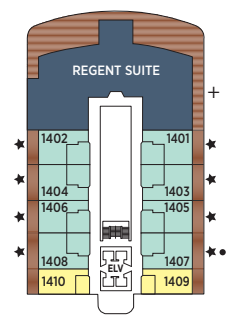

Seven Seas Grandeur™ DECK PLANS

- ★ Bathroom features a glass-enclosed shower instead of bathtub in category A, B, C, G1, G2 and H
- ♿ Wheelchair accessible suites 822, 823 and 916 have shower stall instead of bathtub
- + 2-bedroom suite accommodates up to 6 guests (Up to one rollaway bed can be added to most suites, please inquire at time of booking)
- Connecting suites
- Convertible sofa bed

- RS REGENT SUITE
- SG SIGNATURE SUITE
- GS GRAND SUITE
- GN GRANDEUR SUITE
- SS SEVEN SEAS SUITE
- A PENTHOUSE SUITE
- B PENTHOUSE SUITE
- C PENTHOUSE SUITE
- D CONCIERGE SUITE
- E CONCIERGE SUITE
- F1 SERENITY SUITE
- F2 SERENITY SUITE
- G1 DELUXE VERANDA SUITE
- G2 DELUXE VERANDA SUITE
- H VERANDA SUITE

OVERALL LENGTH... 735 ft.
 BEAM (WIDTH)... 102 ft.
 DRAFT... 23 ft.
 SUITES... 372
 GUESTS... 744
 CREW... 548
 GUEST DECKS... 10
 GROSS TONNAGE... 55,500
 CRUISING SPEED... 19.5 Knots
 SHIP'S REGISTRY... Marshall Islands