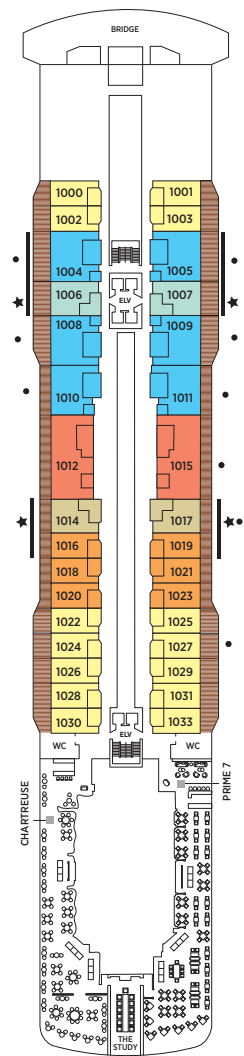

Seven Seas Grandeur™ DECK PLANS

- ★ Bathroom features a glass-enclosed shower instead of bathtub in category A, B, C, G1, G2 and H
- ♿ Wheelchair accessible suites 822, 823 and 916 have shower stall instead of bathtub
- + 2-bedroom suite accommodates up to 6 guests (Up to one rollaway bed can be added to most suites, please inquire at time of booking)
- Connecting suites
- Convertible sofa bed

- RS REGENT SUITE
- SG SIGNATURE SUITE
- GS GRAND SUITE
- GN GRANDEUR SUITE
- SS SEVEN SEAS SUITE
- A PENTHOUSE SUITE
- B PENTHOUSE SUITE
- C PENTHOUSE SUITE
- D CONCIERGE SUITE
- E CONCIERGE SUITE
- F1 SERENITY SUITE
- F2 SERENITY SUITE
- G1 DELUXE VERANDA SUITE
- G2 DELUXE VERANDA SUITE
- H VERANDA SUITE

OVERALL LENGTH... 735 ft.
 BEAM (WIDTH)... 102 ft.
 DRAFT... 23 ft.
 SUITES... 372
 GUESTS... 744
 CREW... 548
 GUEST DECKS... 10
 GROSS TONNAGE... 55,500
 CRUISING SPEED... 19.5 Knots
 SHIP'S REGISTRY... Marshall Islands

DECK 4

DECK 5

DECK 6

DECK 7

DECK 8

DECK 9

DECK 10

DECK 11