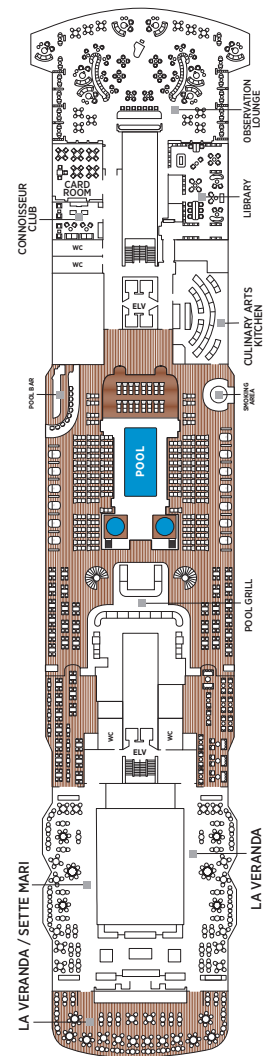

Seven Seas Grandeur™ DECK PLANS

- ★ Bathroom features a glass-enclosed shower instead of bathtub in category A, B, C, G1, G2 and H
- ♿ Wheelchair accessible suites 822, 823 and 916 have shower stall instead of bathtub
- + 2-bedroom suite accommodates up to 6 guests (Up to one rollaway bed can be added to most suites, please inquire at time of booking)
- Connecting suites
- Convertible sofa bed

- RS REGENT SUITE
- SG SIGNATURE SUITE
- GS GRAND SUITE
- GN GRANDEUR SUITE
- SS SEVEN SEAS SUITE
- A PENTHOUSE SUITE
- B PENTHOUSE SUITE
- C PENTHOUSE SUITE
- D CONCIERGE SUITE
- E CONCIERGE SUITE
- F1 SERENITY SUITE
- F2 SERENITY SUITE
- G1 DELUXE VERANDA SUITE
- G2 DELUXE VERANDA SUITE
- H VERANDA SUITE

OVERALL LENGTH... 735 ft.
 BEAM (WIDTH)... 102 ft.
 DRAFT... 23 ft.
 SUITES... 372
 GUESTS... 744
 CREW... 548
 GUEST DECKS... 10
 GROSS TONNAGE... 55,500
 CRUISING SPEED... 19.5 Knots
 SHIP'S REGISTRY... Marshall Islands

DECK 4

DECK 5

DECK 6

DECK 7

DECK 8

DECK 9

DECK 10

DECK 11