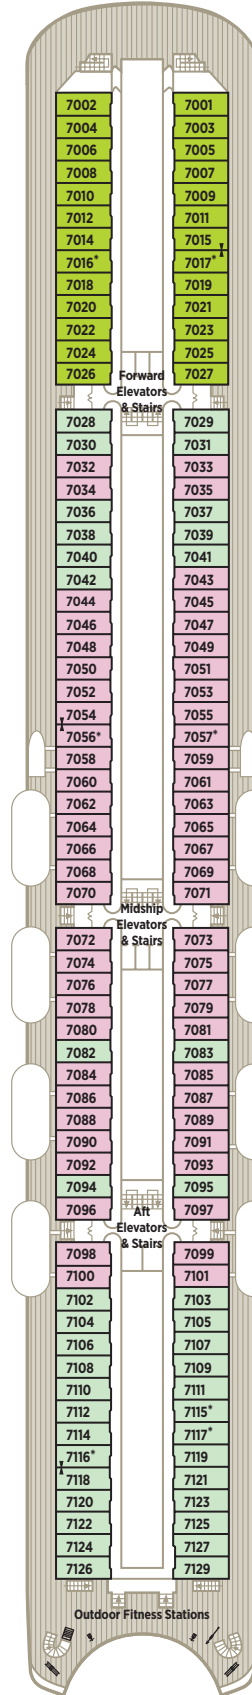

# CRYSTAL SYMPHONY DECK PLANS

- CP Crystal Penthouse with Verandah
- PS Penthouse Suite with Verandah
- PH Penthouse with Verandah
- A1 Deck 9 Deluxe Stateroom with Verandah
- A2 Deck 9 Deluxe Stateroom with Verandah Slightly Limited View
- A3 Deck 9 Deluxe Stateroom with Verandah Forward
- B1 Deck 8 Deluxe Stateroom with Verandah
- B2 Deck 8 Deluxe Stateroom with Verandah Forward
- C1 Deck 7/8 Deluxe Stateroom with Large Picture Window
- C2 Deck 7 Deluxe Stateroom with Large Picture Window Forward
- D Deck 5 Deluxe Stateroom with Large Picture Window
- E1 Deck 7/8 Deluxe Stateroom with Large Picture Window Limited View
- E2 Deck 8 Deluxe Stateroom with Large Picture Window Extremely Limited View

\* Third berth available; as well as in Penthouses (PS and PH) with the exception of those designed for guests with disabilities, 1002 and 1003. Note: Third berth waiver is required.

† Staterooms for guests with disabilities

‡ Connecting staterooms

SUN DECK 12

LIDO DECK 11

PENTHOUSE DECK 10

SEABREEZE DECK 9

HORIZON DECK 8

PROMENADE DECK 7

TIFFANY DECK 6

CRYSTAL DECK 5