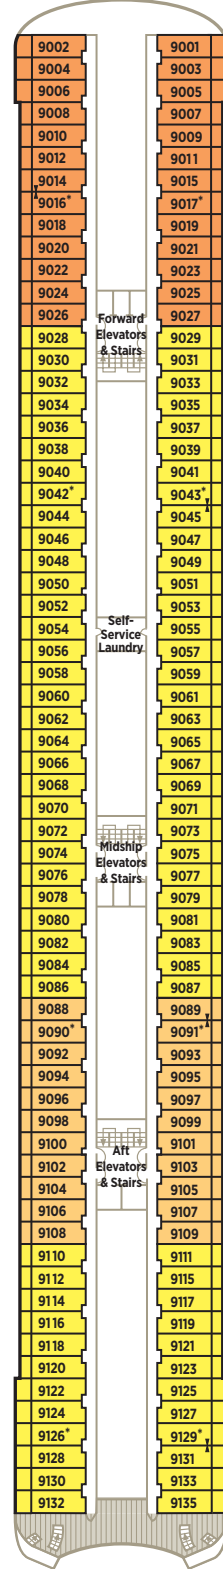

# CRYSTAL SYMPHONY DECK PLANS

- CP Crystal Penthouse with Verandah
- PS Penthouse Suite with Verandah
- PH Penthouse with Verandah
- A1 Deck 9 Deluxe Stateroom with Verandah
- A2 Deck 9 Deluxe Stateroom with Verandah Slightly Limited View
- A3 Deck 9 Deluxe Stateroom with Verandah Forward
- B1 Deck 8 Deluxe Stateroom with Verandah
- B2 Deck 8 Deluxe Stateroom with Verandah Forward
- C1 Deck 7/8 Deluxe Stateroom with Large Picture Window
- C2 Deck 7 Deluxe Stateroom with Large Picture Window Forward
- D Deck 5 Deluxe Stateroom with Large Picture Window
- E1 Deck 7/8 Deluxe Stateroom with Large Picture Window Limited View
- E2 Deck 8 Deluxe Stateroom with Large Picture Window Extremely Limited View

\* Third berth available; as well as in Penthouses (PS and PH) with the exception of those designed for guests with disabilities, 1002 and 1003. Note: Third berth waiver is required.

† Staterooms for guests with disabilities

‡ Connecting staterooms

SUN DECK 12

LIDO DECK 11

PENTHOUSE DECK 10

SEABREEZE DECK 9

HORIZON DECK 8

PROMENADE DECK 7

TIFFANY DECK 6

CRYSTAL DECK 5