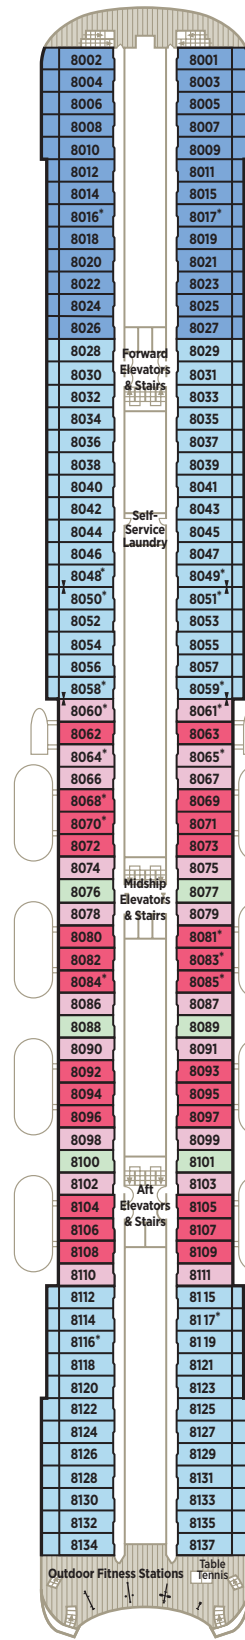

# CRYSTAL SYMPHONY DECK PLANS

- CP Crystal Penthouse with Verandah
- PS Penthouse Suite with Verandah
- PH Penthouse with Verandah
- A1 Deck 9 Deluxe Stateroom with Verandah
- A2 Deck 9 Deluxe Stateroom with Verandah Slightly Limited View
- A3 Deck 9 Deluxe Stateroom with Verandah Forward
- B1 Deck 8 Deluxe Stateroom with Verandah
- B2 Deck 8 Deluxe Stateroom with Verandah Forward
- C1 Deck 7/8 Deluxe Stateroom with Large Picture Window
- C2 Deck 7 Deluxe Stateroom with Large Picture Window Forward
- D Deck 5 Deluxe Stateroom with Large Picture Window
- E1 Deck 7/8 Deluxe Stateroom with Large Picture Window Limited View
- E2 Deck 8 Deluxe Stateroom with Large Picture Window Extremely Limited View

\* Third berth available; as well as in Penthouses (PS and PH) with the exception of those designed for guests with disabilities, 1002 and 1003. Note: Third berth waiver is required.

† Staterooms for guests with disabilities

‡ Connecting staterooms

SUN DECK 12

LIDO DECK 11

PENTHOUSE DECK 10

SEABREEZE DECK 9

HORIZON DECK 8

PROMENADE DECK 7

TIFFANY DECK 6

CRYSTAL DECK 5