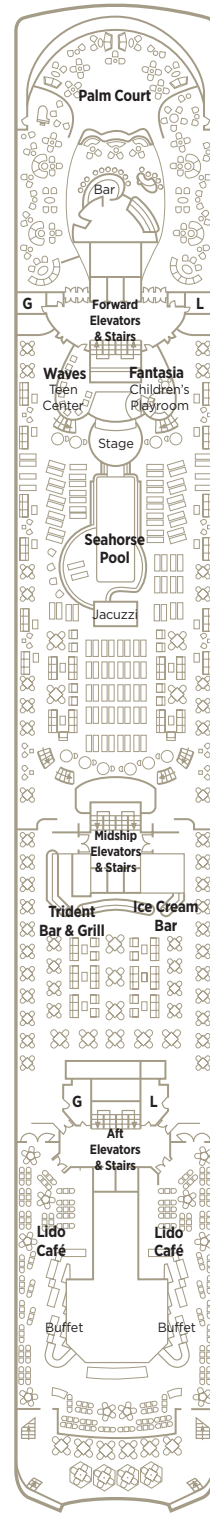

# CRYSTAL SYMPHONY DECK PLANS

- CP Crystal Penthouse with Verandah
- PS Penthouse Suite with Verandah
- PH Penthouse with Verandah
- A1 Deck 9 Deluxe Stateroom with Verandah
- A2 Deck 9 Deluxe Stateroom with Verandah Slightly Limited View
- A3 Deck 9 Deluxe Stateroom with Verandah Forward
- B1 Deck 8 Deluxe Stateroom with Verandah
- B2 Deck 8 Deluxe Stateroom with Verandah Forward
- C1 Deck 7/8 Deluxe Stateroom with Large Picture Window
- C2 Deck 7 Deluxe Stateroom with Large Picture Window Forward
- D Deck 5 Deluxe Stateroom with Large Picture Window
- E1 Deck 7/8 Deluxe Stateroom with Large Picture Window Limited View
- E2 Deck 8 Deluxe Stateroom with Large Picture Window Extremely Limited View

\* Third berth available; as well as in Penthouses (PS and PH) with the exception of those designed for guests with disabilities, 1002 and 1003. Note: Third berth waiver is required.

† Staterooms for guests with disabilities

‡ Connecting staterooms

SUN DECK 12

LIDO DECK 11

PENTHOUSE DECK 10

SEABREEZE DECK 9

HORIZON DECK 8

PROMENADE DECK 7

TIFFANY DECK 6

CRYSTAL DECK 5