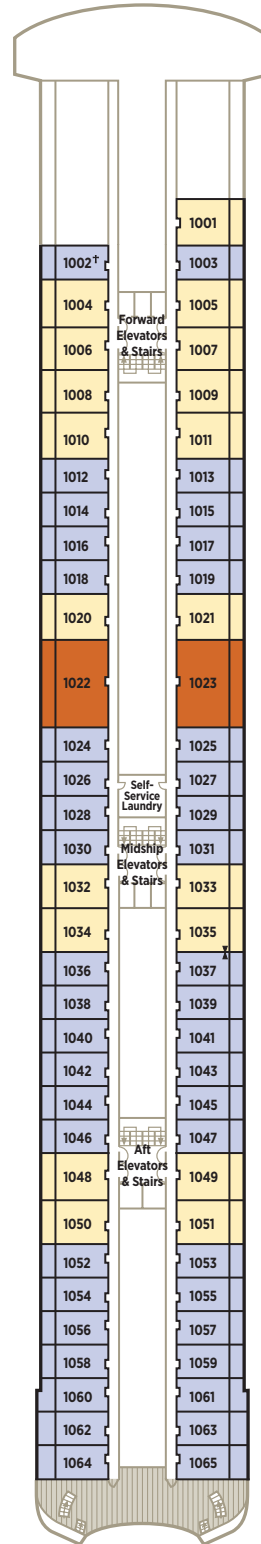

# CRYSTAL SYMPHONY DECK PLANS

- CP Crystal Penthouse with Verandah
- PS Penthouse Suite with Verandah
- PH Penthouse with Verandah
- A1 Deck 9 Deluxe Stateroom with Verandah
- A2 Deck 9 Deluxe Stateroom with Verandah Slightly Limited View
- A3 Deck 9 Deluxe Stateroom with Verandah Forward
- B1 Deck 8 Deluxe Stateroom with Verandah
- B2 Deck 8 Deluxe Stateroom with Verandah Forward
- C1 Deck 7/8 Deluxe Stateroom with Large Picture Window
- C2 Deck 7 Deluxe Stateroom with Large Picture Window Forward
- D Deck 5 Deluxe Stateroom with Large Picture Window
- E1 Deck 7/8 Deluxe Stateroom with Large Picture Window Limited View
- E2 Deck 8 Deluxe Stateroom with Large Picture Window Extremely Limited View

\* Third berth available; as well as in Penthouses (PS and PH) with the exception of those designed for guests with disabilities, 1002 and 1003. Note: Third berth waiver is required.

† Staterooms for guests with disabilities

‡ Connecting staterooms

SUN DECK 12

LIDO DECK 11

PENTHOUSE DECK 10

SEABREEZE DECK 9

HORIZON DECK 8

PROMENADE DECK 7

TIFFANY DECK 6

CRYSTAL DECK 5