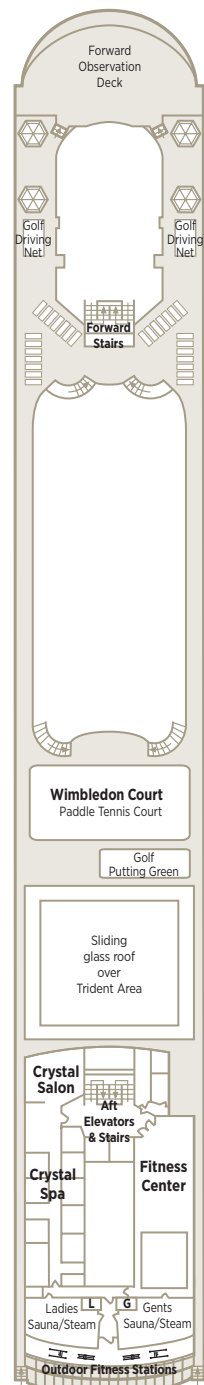

# CRYSTAL SYMPHONY DECK PLANS

- CP Crystal Penthouse with Verandah
- PS Penthouse Suite with Verandah
- PH Penthouse with Verandah
- A1 Deck 9 Deluxe Stateroom with Verandah
- A2 Deck 9 Deluxe Stateroom with Verandah Slightly Limited View
- A3 Deck 9 Deluxe Stateroom with Verandah Forward
- B1 Deck 8 Deluxe Stateroom with Verandah
- B2 Deck 8 Deluxe Stateroom with Verandah Forward
- C1 Deck 7/8 Deluxe Stateroom with Large Picture Window
- C2 Deck 7 Deluxe Stateroom with Large Picture Window Forward
- D Deck 5 Deluxe Stateroom with Large Picture Window
- E1 Deck 7/8 Deluxe Stateroom with Large Picture Window Limited View
- E2 Deck 8 Deluxe Stateroom with Large Picture Window Extremely Limited View

\* Third berth available; as well as in Penthouses (PS and PH) with the exception of those designed for guests with disabilities, 1002 and 1003. Note: Third berth waiver is required.

† Staterooms for guests with disabilities

‡ Connecting staterooms

SUN DECK 12

LIDO DECK 11

PENTHOUSE DECK 10

SEABREEZE DECK 9

HORIZON DECK 8

PROMENADE DECK 7

TIFFANY DECK 6

CRYSTAL DECK 5